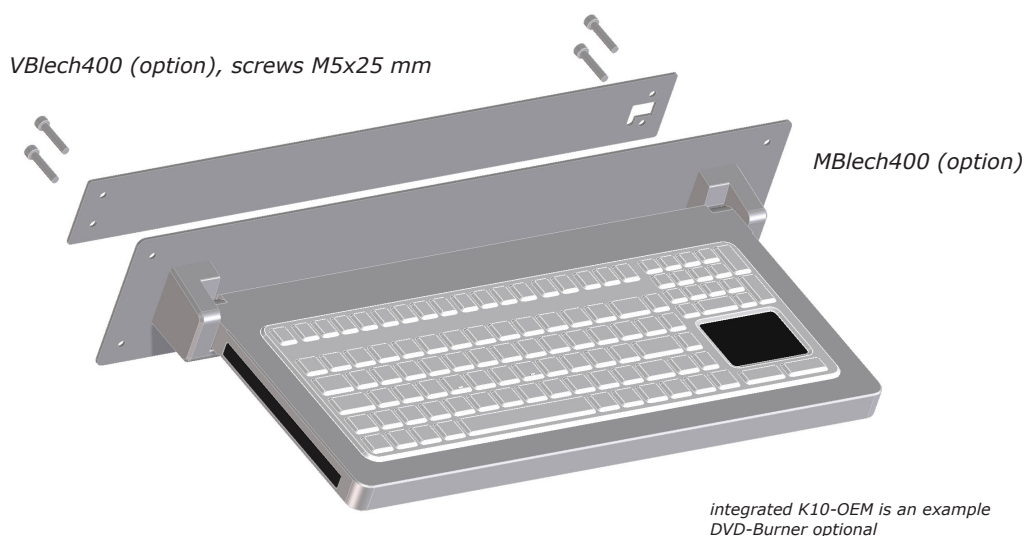

- Swivel-mounted aluminium console to be mounted on vertical surfaces
- Fitting keyboards: K10-OEM and X10-OEM (see corresponding datasheets)
- Front sealed according IP65
- 102° rotation angle (vertical to operating position), integrated rotation damper
- USB3.0-Hub with 2 external DS-ports (by default connected to the host via USB2.0 cable)
- Depending on your demands, the cable configuration can be adapted to offer USB3.0 capabilities
- Integrated DVD-Burner available (CX46-400-DVD)
- Backlight option available on K10-OEM
- version with additional mouse tray available too (CX46-600)

Ordering Information

Part number	Product name	Features
PS00850	CX46-400	without DVD
PS00851	CX46-400-DVD	with DVD
PK00594	VBlech 400	Option rear mounting support 400

Additional versions and modifications are available on request!

Dimensions PK00578 (VBlech 400)
Material Stainless steel

Material:	Aluminium (anodized)
Protection:	IP65 (frontside), USB-Ports and DVD not sealed
Rotation angle:	102°
Interface:	USB 2.0 (USB3.0-hub implemented)
Host Power requirement:	50mA@5V DC (DVD up to 1A)
Dimensions (WDH):	402,6 (434) x 190 x 24 mm
Temperature:	0°C to +60°C
Certifications:	CE